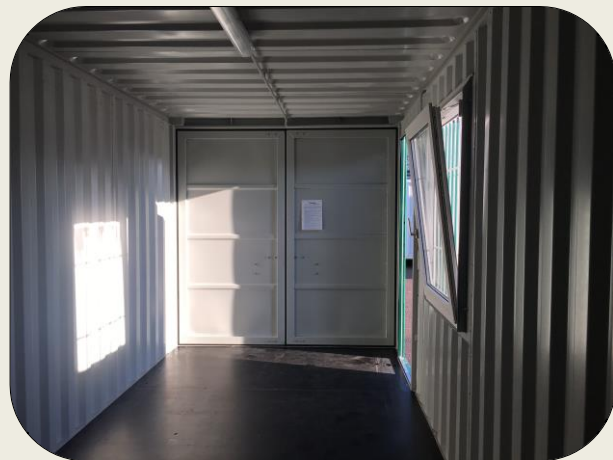

Brand New – 20' x 8' Steel Secure Container Workshop with Electrics, Door & Window!

BRAND NEW 20' x 8'/6m x 2.4m Factory Built storage container / workshop , full width double doors fitted with 2 locking bars, personnel door & UPVC window with steel grill. Internal and external electric connections including waterproof light fitting & switch, 1270kg unladen, max gross weight 8500 kg, External dimensions – L 6058mm, W 2438mm, H 2591mm, internal dimensions – L 5877mm, W 2330mm, H 2365mm **EXCELLENT VALUE FOR MONEY, PLEASE CALL FOR FURTHER DETAILS AND INFORMATION**