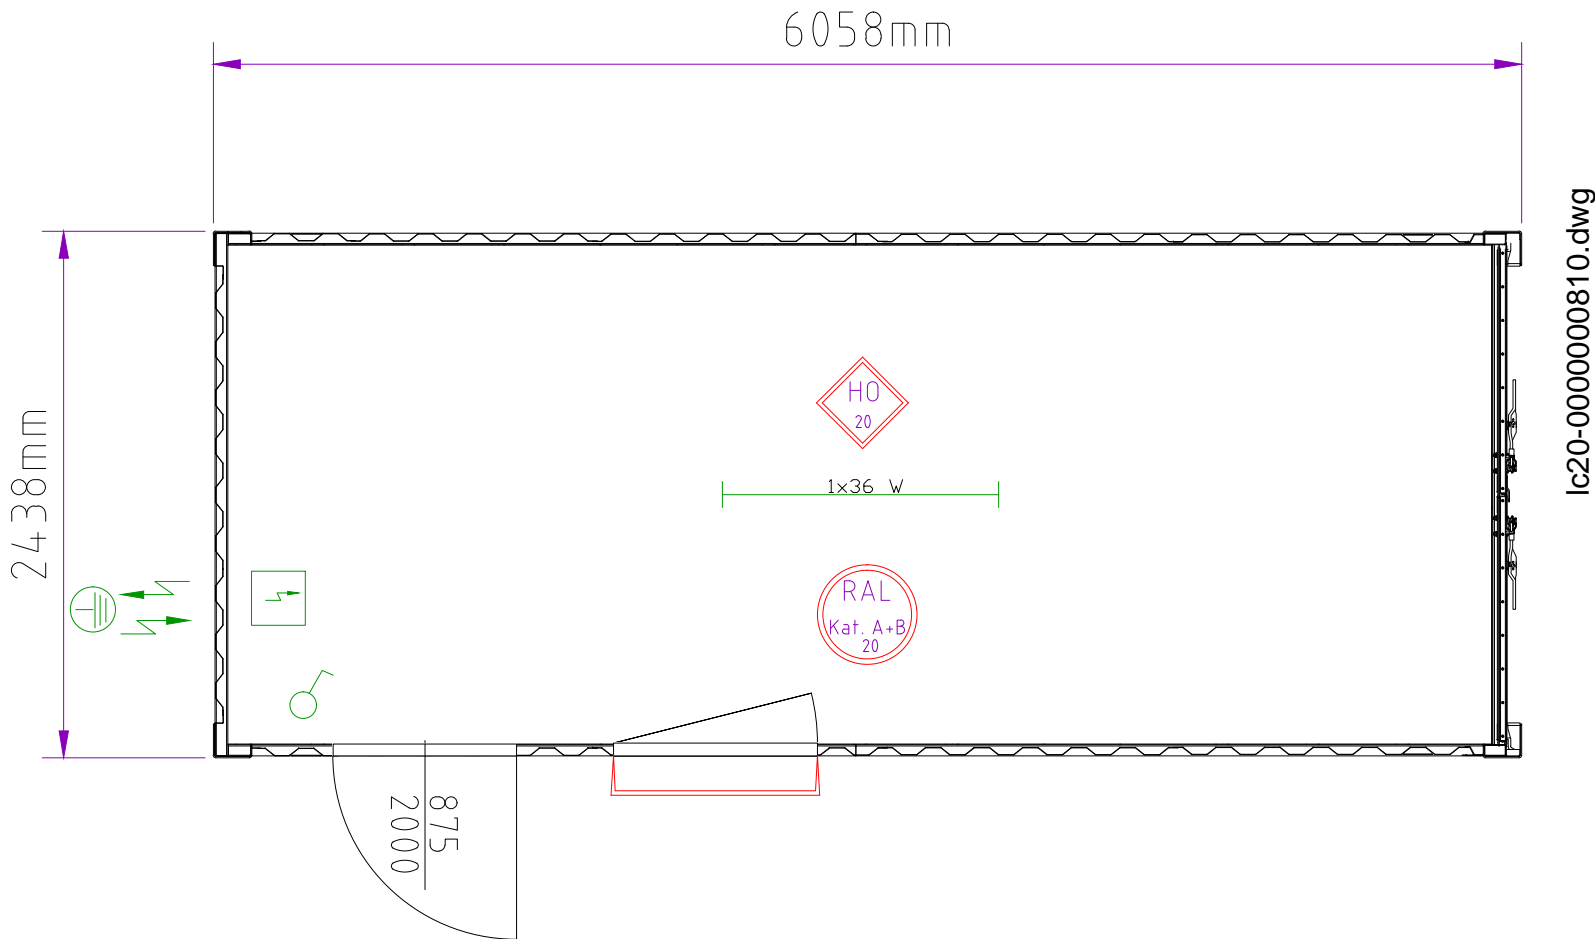

**20' x 8' / 6m x 2.4m Bespoke Workshop Unit, RAL7035 Grey**  
Double container doors, personnel door, window with steel grill & electrics

lc20-0000000810.dwg